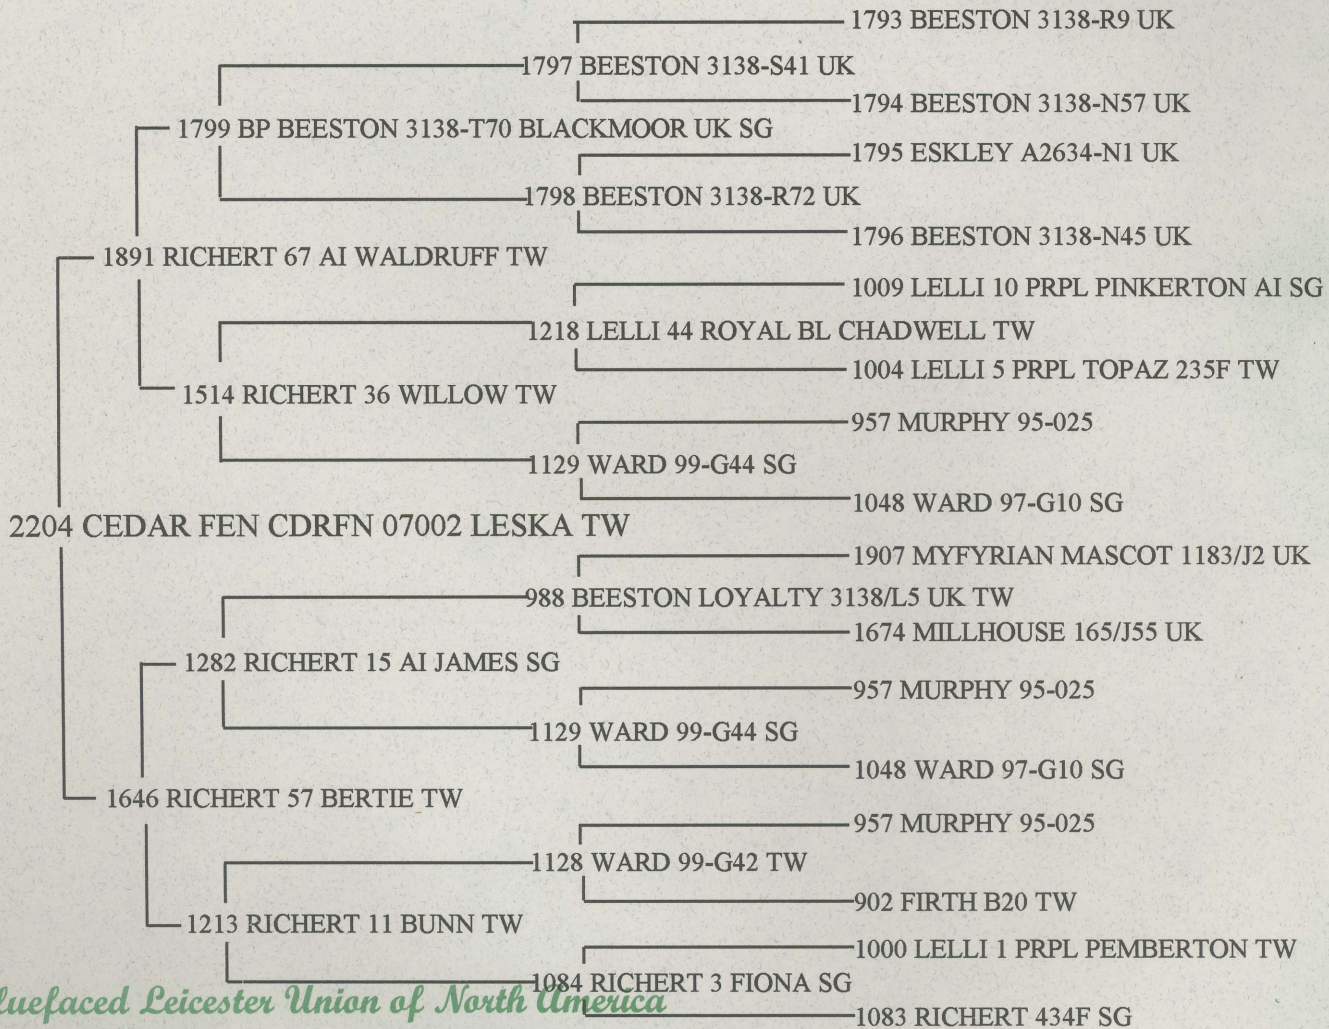

Bluefaced Leicester Union of North America

15603 173rd Ave • Milo, Iowa 50166

Certificate of Registry

BLU EWE #

2204 Ewe

NAME **CEDAR FEN CDRFN 07002 LESKA** BORN 4/8/2007 Twin
Private Flock Tag

SIRE 1891 RICHERT 67 AI WALDRUFF TW

If there are blanks on this record, it indicates that some of the history of this animal was recorded prior to computerization or import of the animal.

Bluefaced Leicester Union of North America

15603 173rd Ave • Milo, Iowa 50166 • 641-942-6402