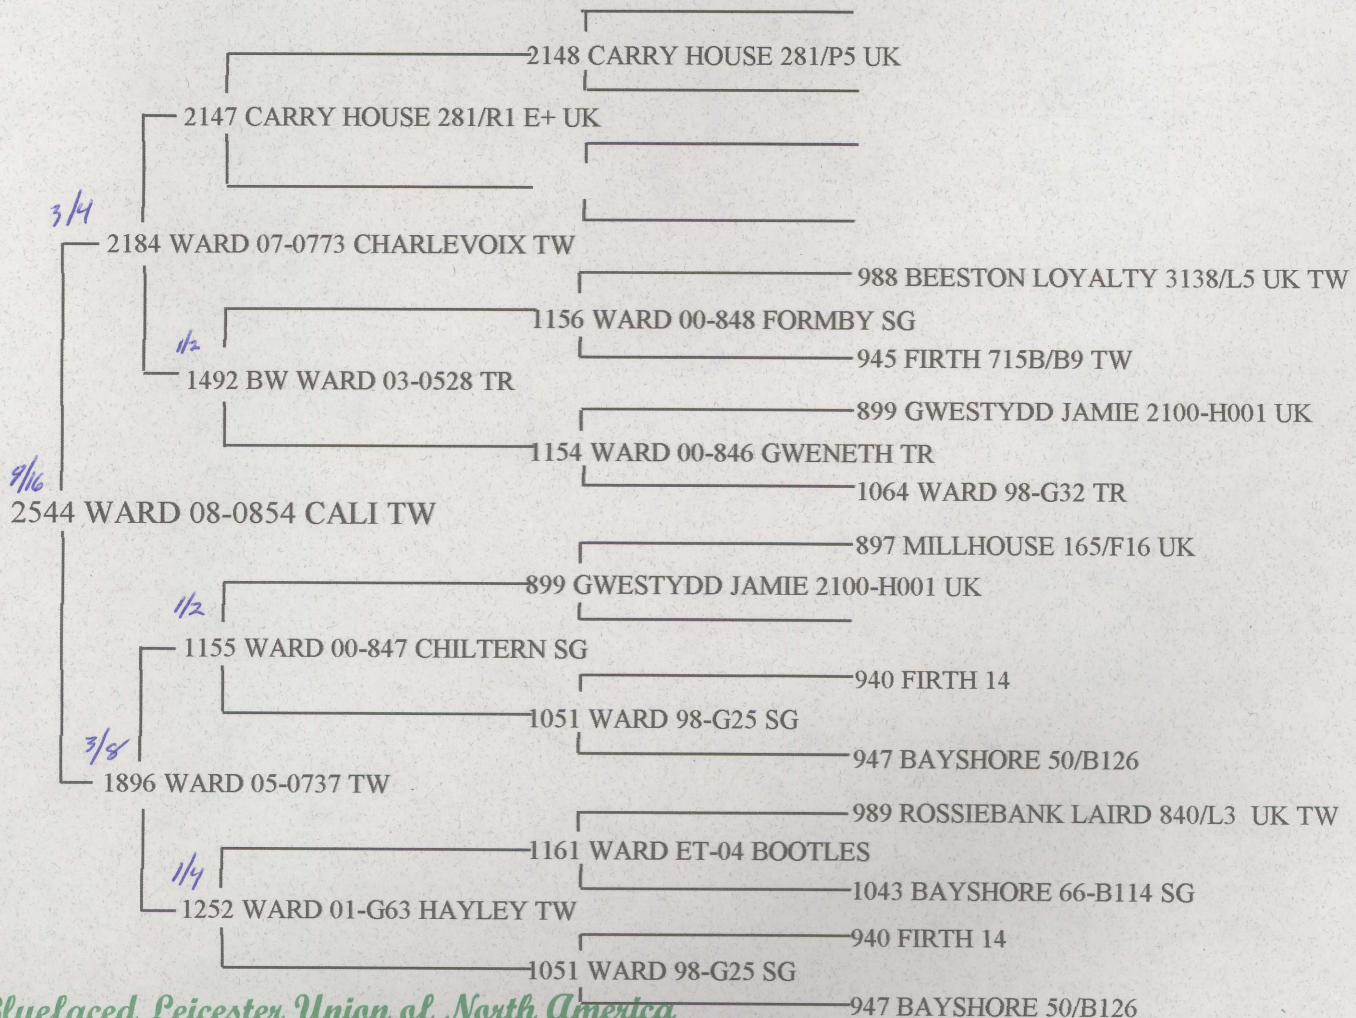

Bluefaced Leicester Union of North America

15603 173rd Ave • Milo, Iowa 50166

Certificate of Registry

BLU EWE #

2544 Ewe

| | | | | |
|--------------------------|---------------------------------------|------------------|-----------------------|------|
| NAME | WARD 08-0854 CALI | BORN | 2/25/2008 | Twin |
| <i>Private Flock Tag</i> | | | | |
| SIRE | 2184 WARD 07-0773 CHARLEVOIX TW | | | |
| DAM | 1896 WARD 05-0737 TW | | | |
| BREEDER | WARD FARMS KELLY WARD SCHOOLCRAFT, MI | | | |
| OWNER | WARD FARMS KELLY WARD SCHOOLCRAFT, MI | | | |
| DATE RECORDED | 4/11/2008 | <i>Registrar</i> | <i>Karey Claghorn</i> | |

THIS FIVE GENERATION PEDIGREE IS PROVIDED FOR YOUR RECORDS.

If there are blanks on this record, it indicates that some of the history of this animal was recorded prior to computerization or import of the animal.

Bluefaced Leicester Union of North America

15603 173rd Ave • Milo, Iowa 50166 • 641-942-6402

Kelly Ward

BLU Secretary/Treasurer