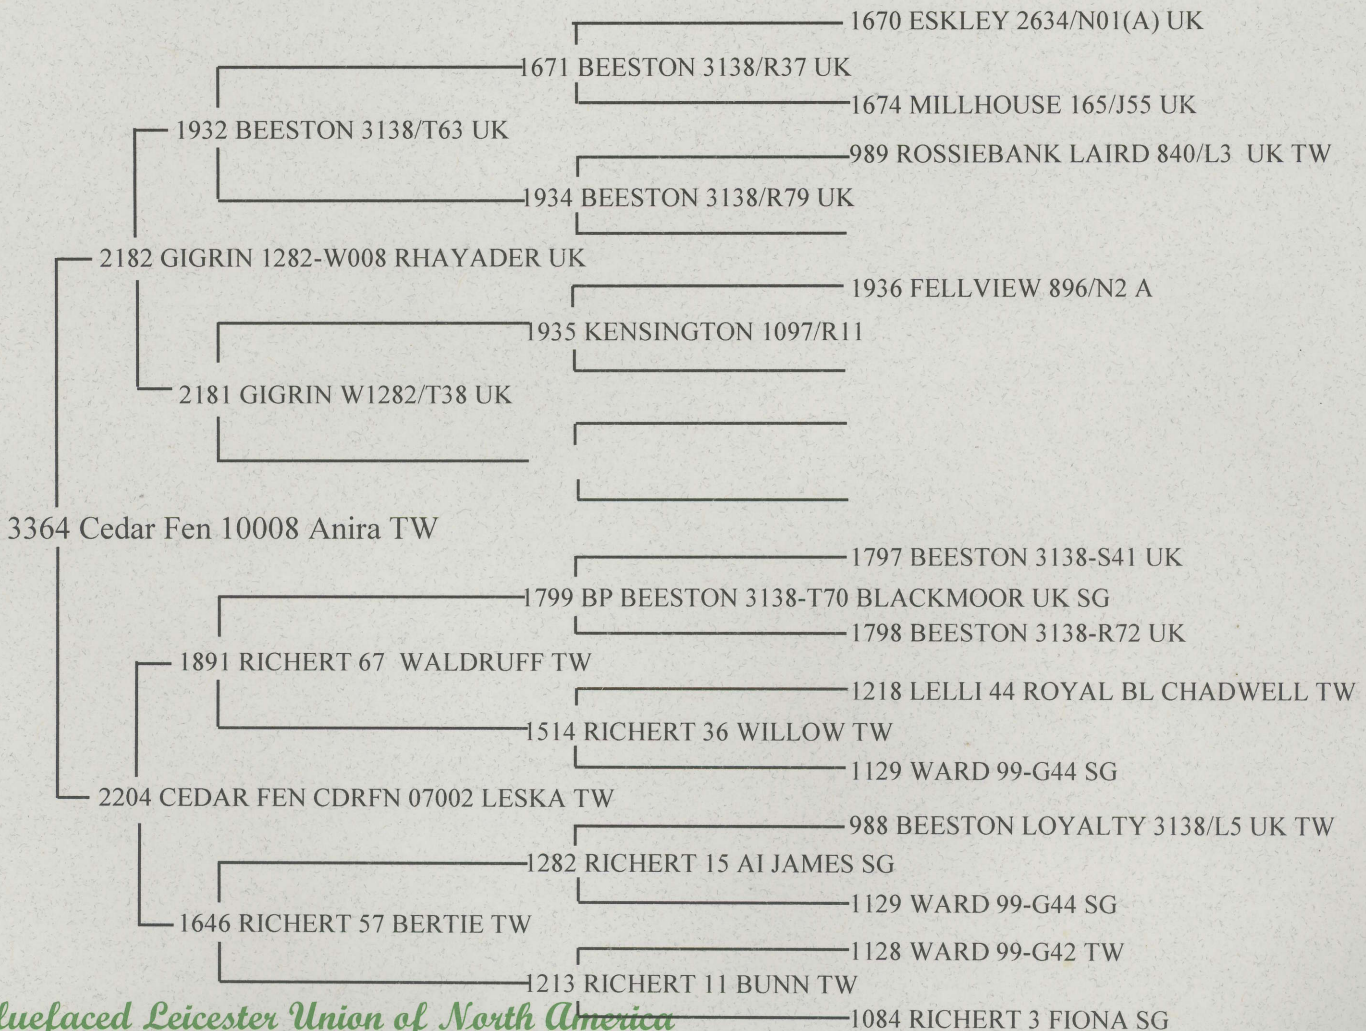

Bluefaced Leicester Union of North America

15603 173rd Ave • Milo, Iowa 50166

Certificate of Registry

BLU #

3364 Ewe

NAME	Cedar Fen 10008 Anira	BORN	4/7/2010	Twin
<i>Private Flock Tag</i>				
SIRE	2182 GIGRIN 1282-W008 RHAYADER UK			
DAM	2204 CEDAR FEN CDRFN 07002 LESKA TW			
BREEDER	Rose Ellen Schmidt-Landin Baldwin, WI			
OWNER	Rose Ellen Schmidt-Landin Baldwin, WI			
DATE RECORDED	7/14/2010			

Registrar **Karey Claghorn**

THIS FIVE GENERATION PEDIGREE IS PROVIDED FOR YOUR RECORDS.

Any blanks on this record indicates that some of the history of this animal was recorded prior to computerization. If you would like the completed record you may order it for an additional charge by calling the BLU office.

Bluefaced Leicester Union of North America

15603 173rd Ave • Milo, Iowa 50166 • 641-942-6402

Kelly Ward
BLU Secretary/Treasurer

If the ownership of the animal has transferred current owner will appear on the back of certificate