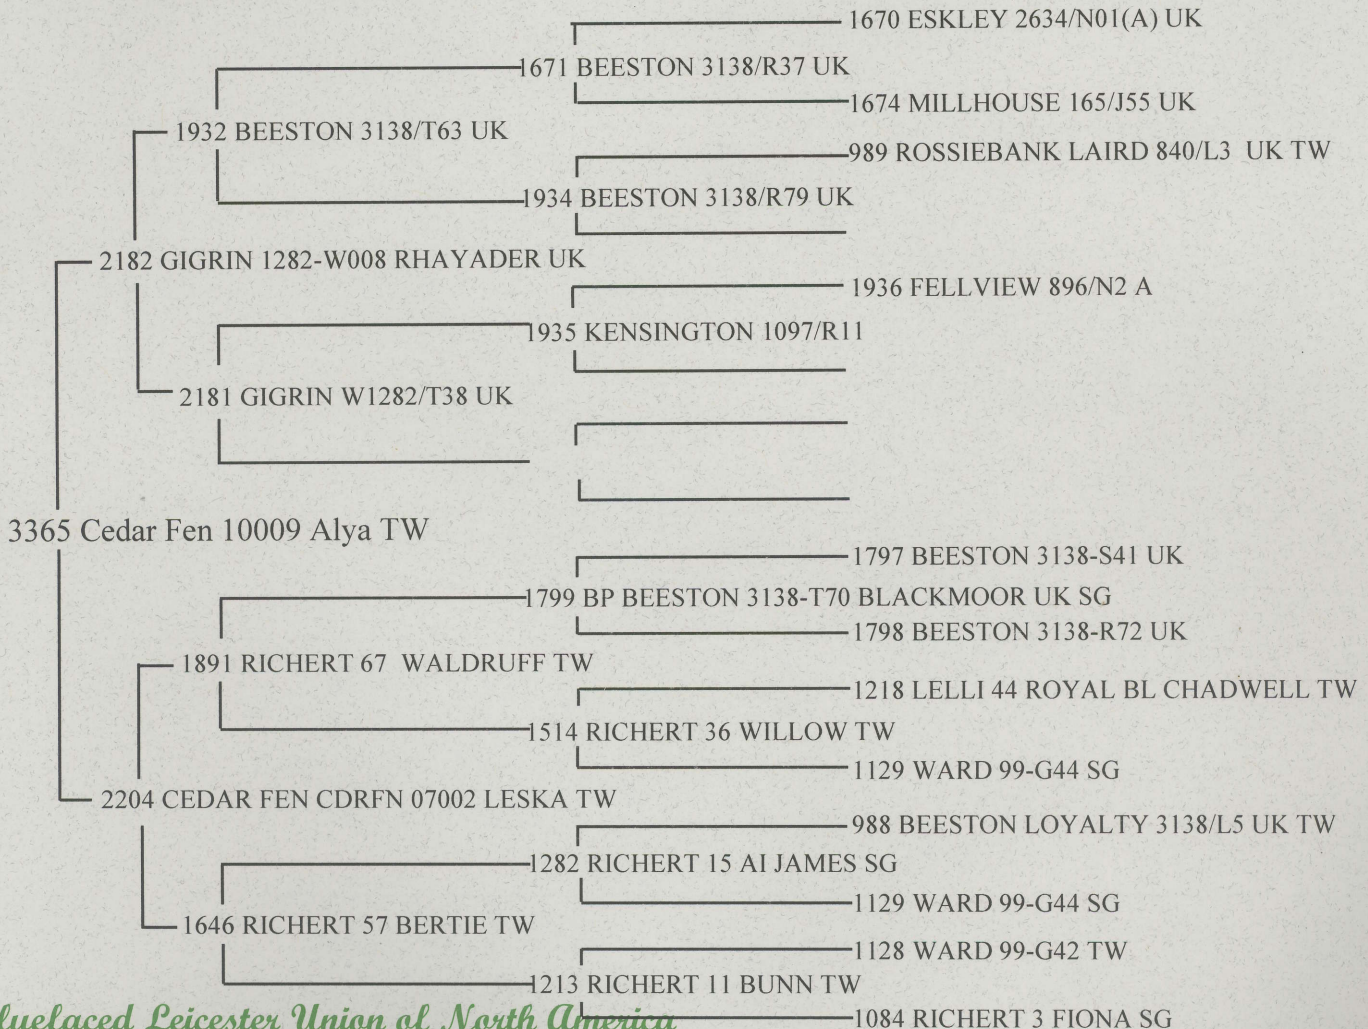

Bluefaced Leicester Union of North America

15603 173rd Ave • Milo, Iowa 50166

Certificate of Registry

BLU #

3365 Ewe

NAME Cedar Fen 10009 Alya
Private Flock Tag

BORN 4/7/2010

Twin

SIRE 2182 GIGRIN 1282-W008 RHAYADER UK

DAM 2204 CEDAR FEN CDRFN 07002 LESKA TW

BREEDER Rose Ellen Schmidt-Landin Baldwin, WI

OWNER Rose Ellen Schmidt-Landin Baldwin, WI

DATE RECORDED 7/14/2010

Registrar **Karey Claghorn**

THIS FIVE GENERATION PEDIGREE IS PROVIDED FOR YOUR RECORDS.

Any blanks on this record indicates that some of the history of this animal was recorded prior to computerization. If you would like the completed record you may order it for an additional charge by calling the BLU office.

Bluefaced Leicester Union of North America

15603 173rd Ave • Milo, Iowa 50166 • 641-942-6402

Kelly Ward
BLU Secretary/Treasurer

If the ownership of the animal has transferred current owner will appear on the back of certificate